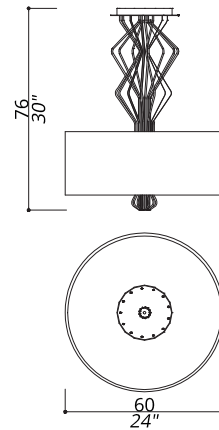

NOTES

Dimensions are expressed in centimetres, if not otherwise specified.
The total height of any chandelier includes body of chandelier plus ceiling box fixture; 50cm of chain/steel wire will be supplied free of charge.
All products may be customized subject to prior consulting with our technical department; please send your request to info@officina-luce.it.
Officina Luce (Registered brand of ISSARCH srl) reserves the right to change or delete, at any time and without prior warning, the technical specification of any model or the model itself, depending on technical and commercial requirements.