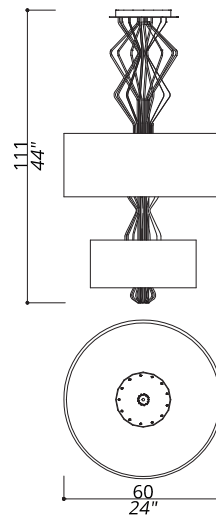

NOTES

Dimensions are expressed in centimetres, if not otherwise specified.
The total height of any chandelier includes body of chandelier plus ceiling box fixture; 50cm of chain/steel wire will be supplied free of charge.
All products may be customized subject to prior consulting with our technical department; please send your request to info@officina-luce.it.
Officina Luce (Registered brand of ISSARCH srl) reserves the right to change or delete, at any time and without prior warning, the technical specification of any model or the model itself, depending on technical and commercial requirements.