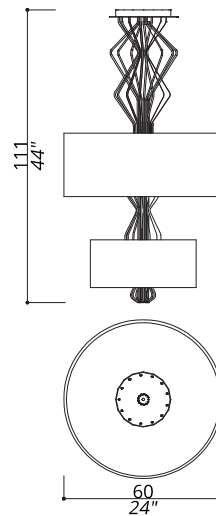

NOTES

Dimensions are expressed in centimetres, if not otherwise specified.
The total height of any chandelier includes body of chandelier plus ceiling box fixture; 50cm of chain/steel wire will be supplied free of charge.
All products may be customized subject to prior consulting with our technical department; please send your request to info@officina-luce.it.
Officina Luce (Registered brand of ISSARCH srl) reserves the right to change or delete, at any time and without prior warning, the technical specification of any model or the model itself, depending on technical and commercial requirements.