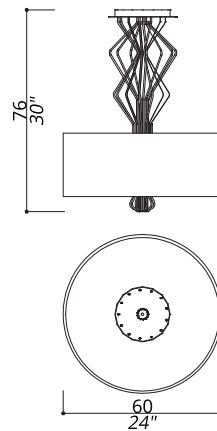

NOTES

Dimensions are expressed in centimetres, if not otherwise specified.
The total height of any chandelier includes body of chandelier plus ceiling box fixture; 50cm of chain/steel wire will be supplied free of charge.
All products may be customized subject to prior consulting with our technical department; please send your request to info@officina-luce.it.
Officina Luce (Registered brand of ISSARCH srl) reserves the right to change or delete, at any time and without prior warning, the technical specification of any model or the model itself, depending on technical and commercial requirements.