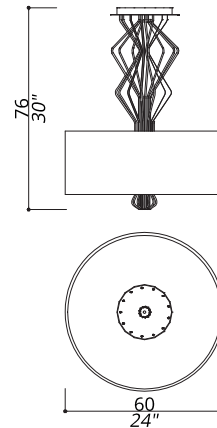

NOTES

Dimensions are expressed in centimetres, if not otherwise specified.
The total height of any chandelier includes body of chandelier plus ceiling box fixture; 50cm of chain/steel wire will be supplied free of charge.
All products may be customized subject to prior consulting with our technical department; please send your request to info@officina-luce.it.
Officina Luce (Registered brand of ISSARCH srl) reserves the right to change or delete, at any time and without prior warning, the technical specification of any model or the model itself, depending on technical and commercial requirements.